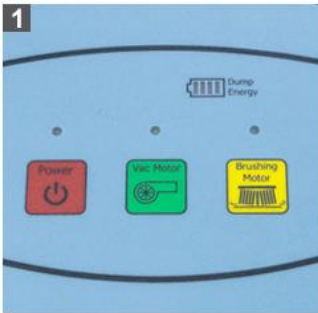

1 Control panel

- Start By Smart Card,push-button operation which make function selection and switching very simple, making cleaning more comfortable and easier.

2 Anti-skid Tires

- Solid anti-skid tires,flexible turning,stable and durable

3 Foldable Fuselage

- The body is integrally molded, tightly leak-proof and durable

4 Aluminum Alloy Brush Holder

- Die-casting aluminum floor scrubber brush, greater ground pressure, better durability

Technical data and equipment.

TECHNICAL SPECIFICATIONS	
Maximum work productivity	1350m ² /h
Forward Speed :	0-6km/h
Cleaning Width :	350mm
Disk Brush Diameter :	350mm
Solution Tank :	7L
Recovery Tank :	12L
Battery Capacity :	24V/32Ah
Voltage/Rated Power :	24V/610W
Dimensions :	900*580*700mm
Operation Duration :	1.5h
Net Weight/Gross Weight :	61/80kg