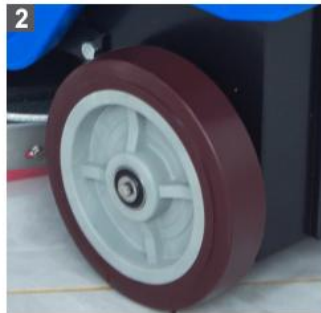

2 Anti-skid Tires

- Solid anti-skid tires,flexible turning,stable and durable